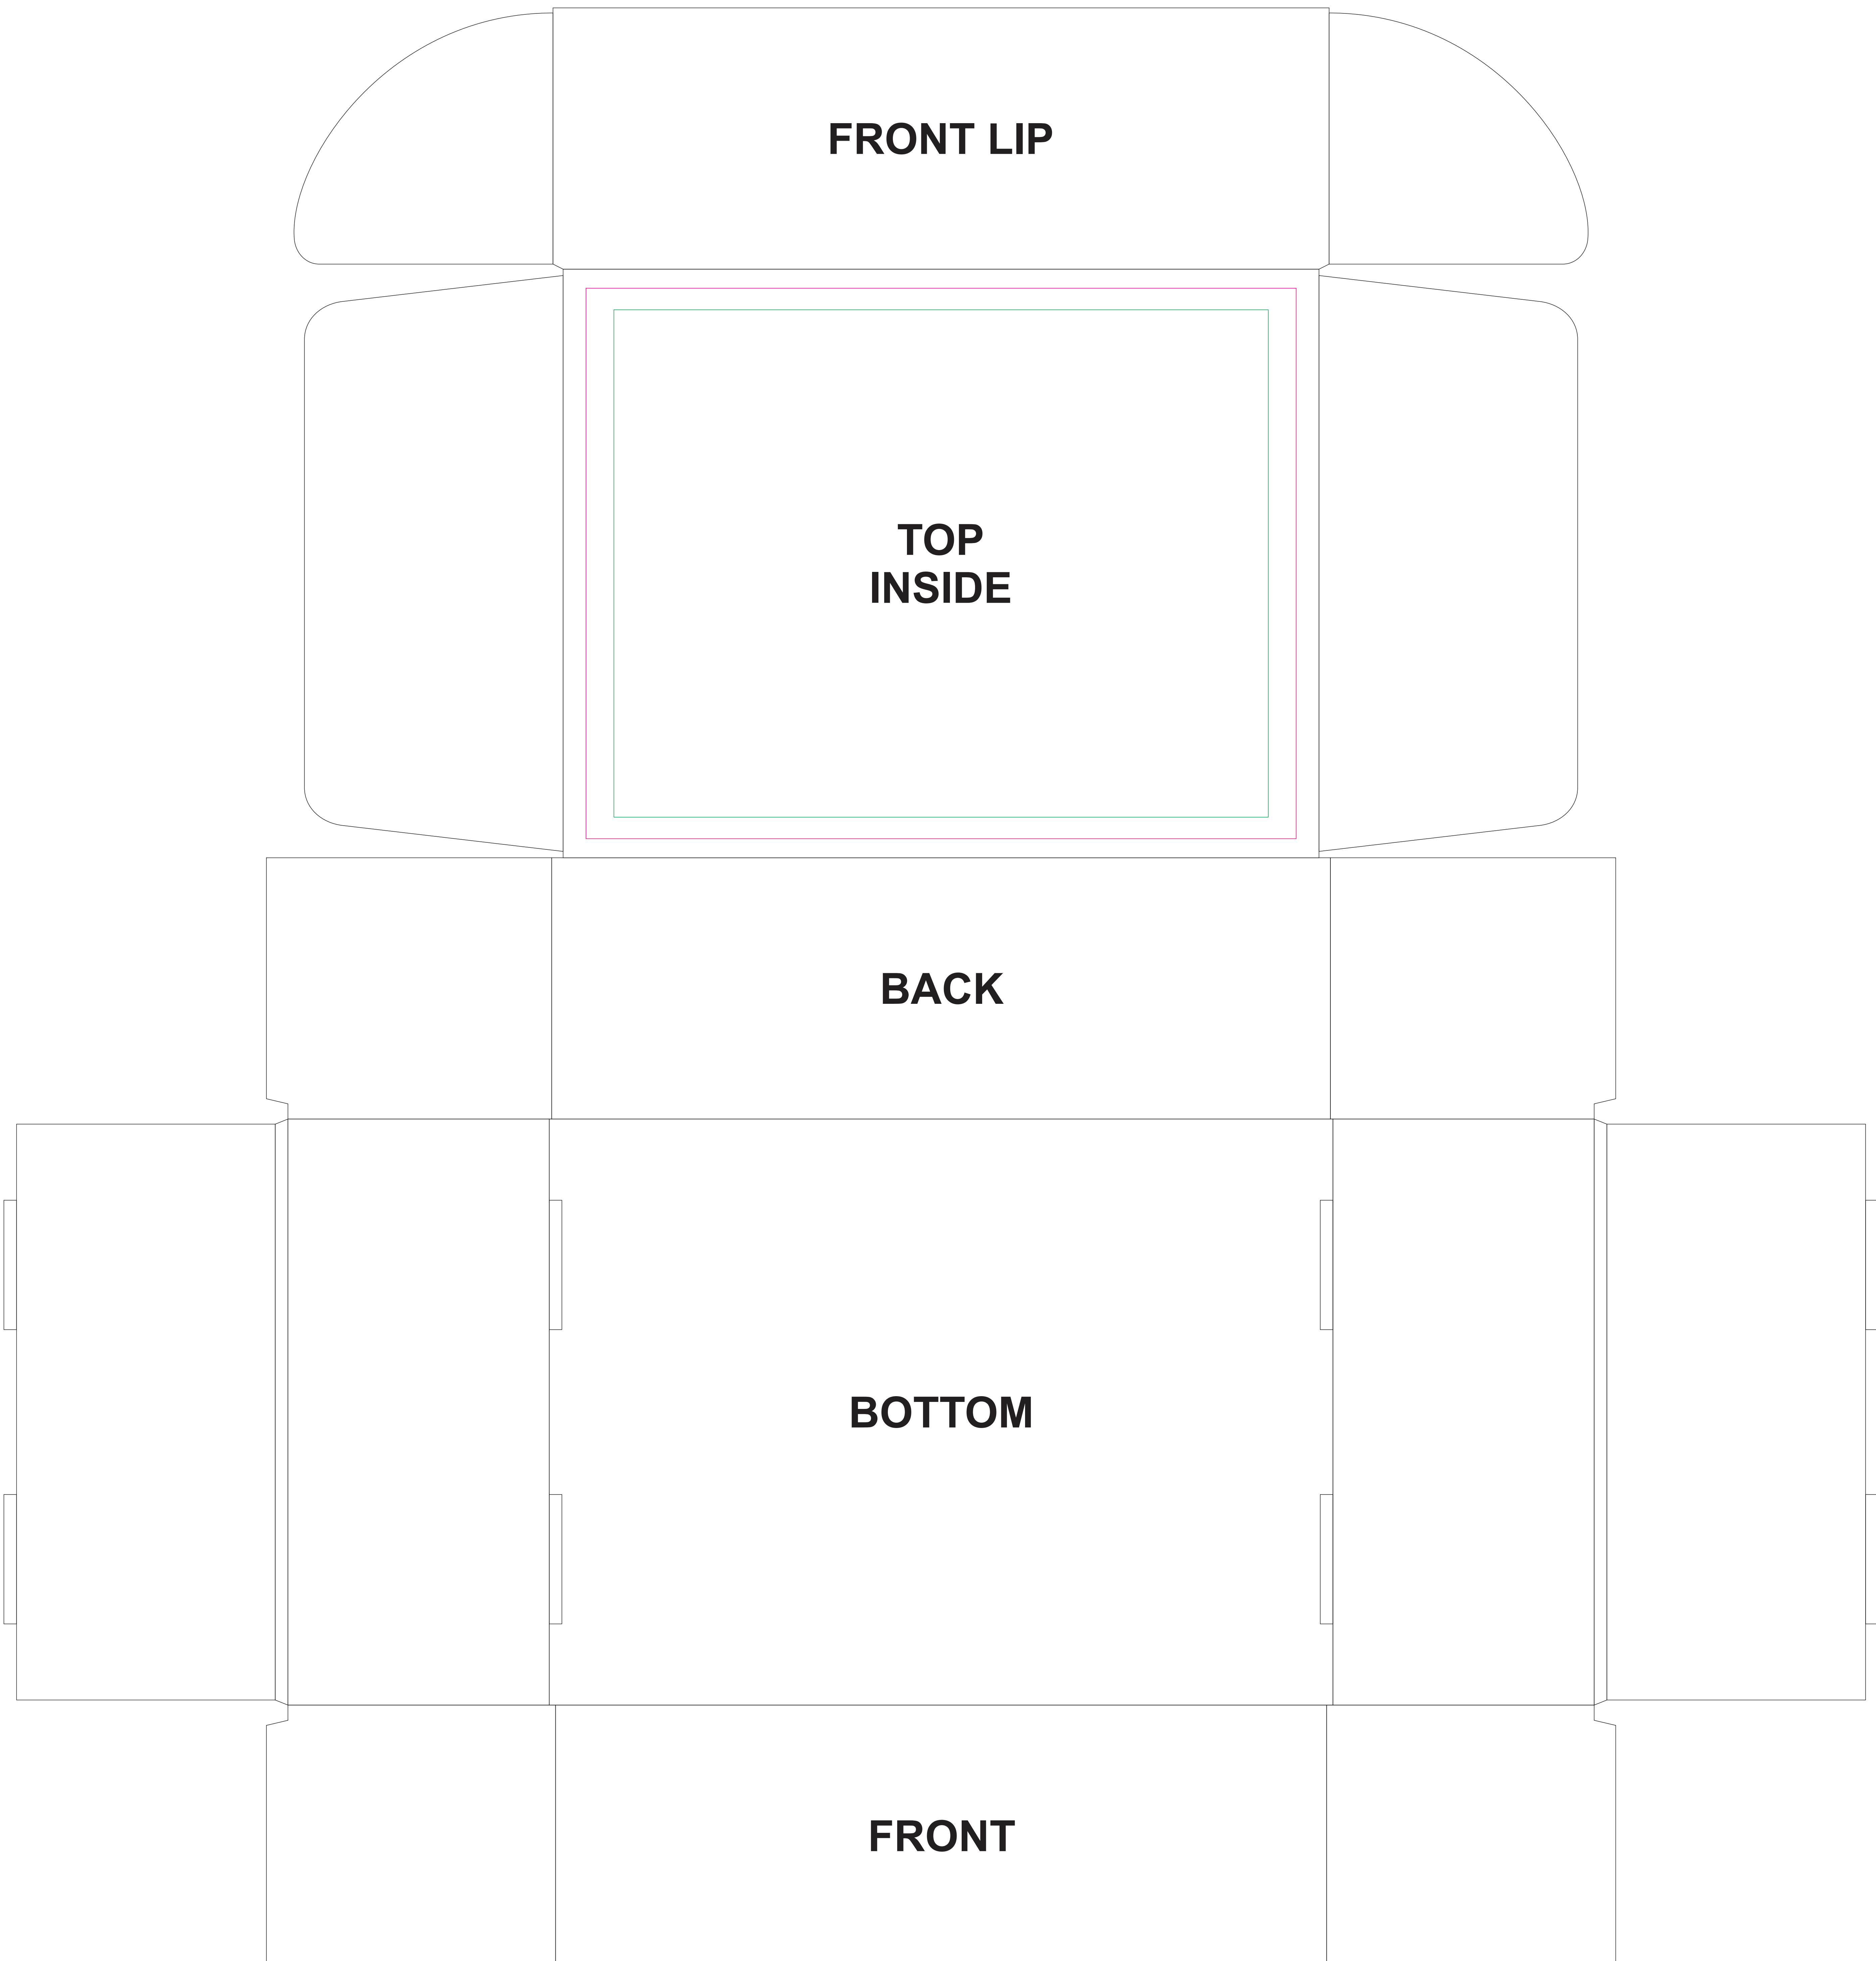

PG-AM-396-B-NT-0

Bianca Gift Box A - Natural

Please note:
This template is designed at 100% scale to size.
Rasterised artwork supplied at 300dpi to suit this template size,
is the minimum requirement for a high quality final print.
Please ensure all fonts are converted to curves.

SIZE OF BOX: 300 x 230 x 100 mm

INSIDE OF BOX

- Pink line indicates the full artwork area for background elements or graphics.
- Green line indicates the safe area. Nothing of importance must pass this line.
- Black line indicates the outlined shape of box.
- ⋯ Dotted line indicates the fold lines of box.

**NB: We cannot print White on BOTH Craft & White Coated/Uncoated boxes.
All white from any image will not print, colours will not be a 100% colour match.**

**NB: All text in design MUST BE aligned as per position indicated on template.
Please Note: Black & Dotted line must be deleted when sent for print.**